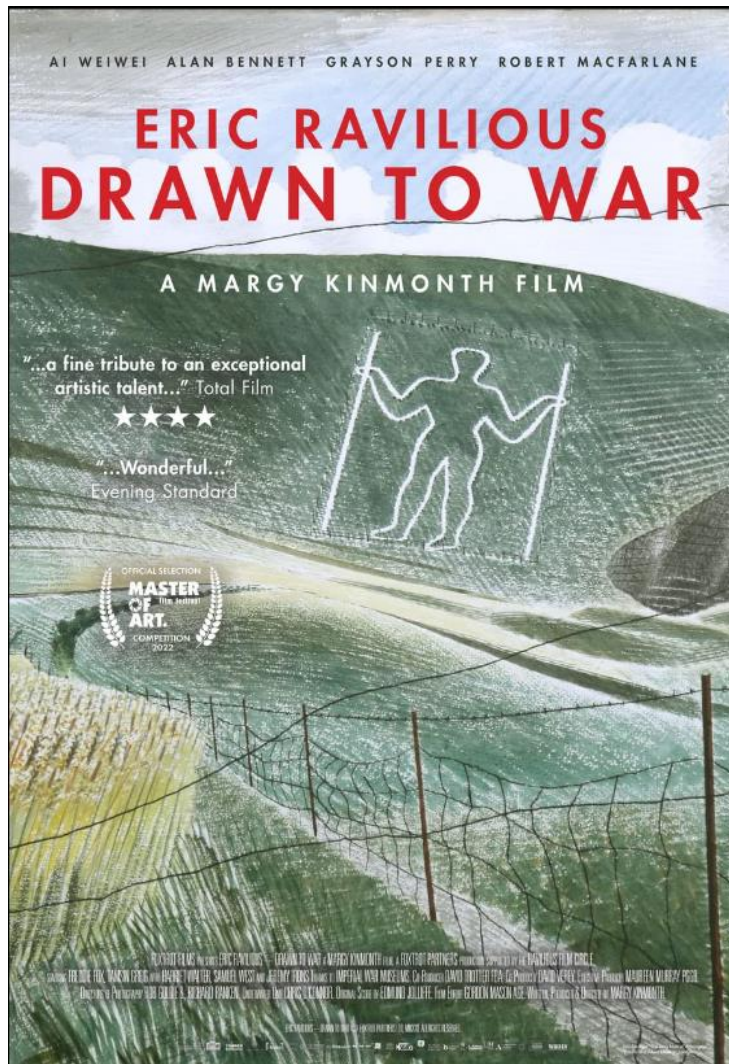

Wednesday 1 March 2023

ERIC RAVILIOUS: DRAWN TO WAR is the first major feature film about Eric Ravilious (1903-1942), the much loved, but hugely underestimated British Official War Artist killed in a plane crash over Iceland in 1942. Featuring contributions from artists Ai Weiwei and Grayson Perry, writers Alan Bennett and Robert Macfarlane, the documentary film recounts a life as compelling and enigmatic as his art, set against the dramatic wartime locations that inspired him. The story is told in Ravilious's own words through a wealth of material drawn from a treasure trove of private correspondence and previously unseen archive. The film features the voices of Freddie Fox, Tamsin Greig, Jeremy Irons and Harriet Walter. In addition to paintings, his highly varied output included book illustrations and book-jackets, and designs for furniture, glass and textiles. The film is directed by Margy Kinmonth, a BAFTA and RTS Award winner.

UK - 2022 - 87 minutes – PG certificate

Wed. 1st March 2023. Doors open 6:45pm. Starts 7.30pm
Location: St John's Place, Lower Rd, Salisbury, SP2 9NP.

Tickets £10 . Available in advance via Eventbrite on
<https://www.eventbrite.co.uk/e/eric-ravilious-drawn-to-war-tickets-520751380397> or on the door.